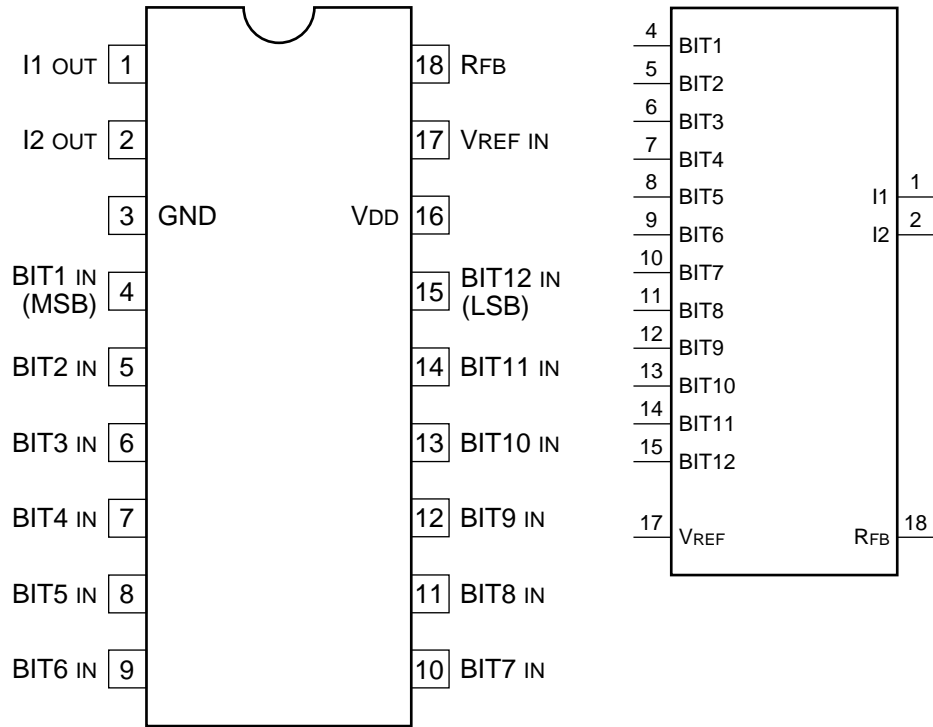

12-BIT D/A CONVERTER

—TOP VIEW—

DIGITAL IN	SW
0	
1	